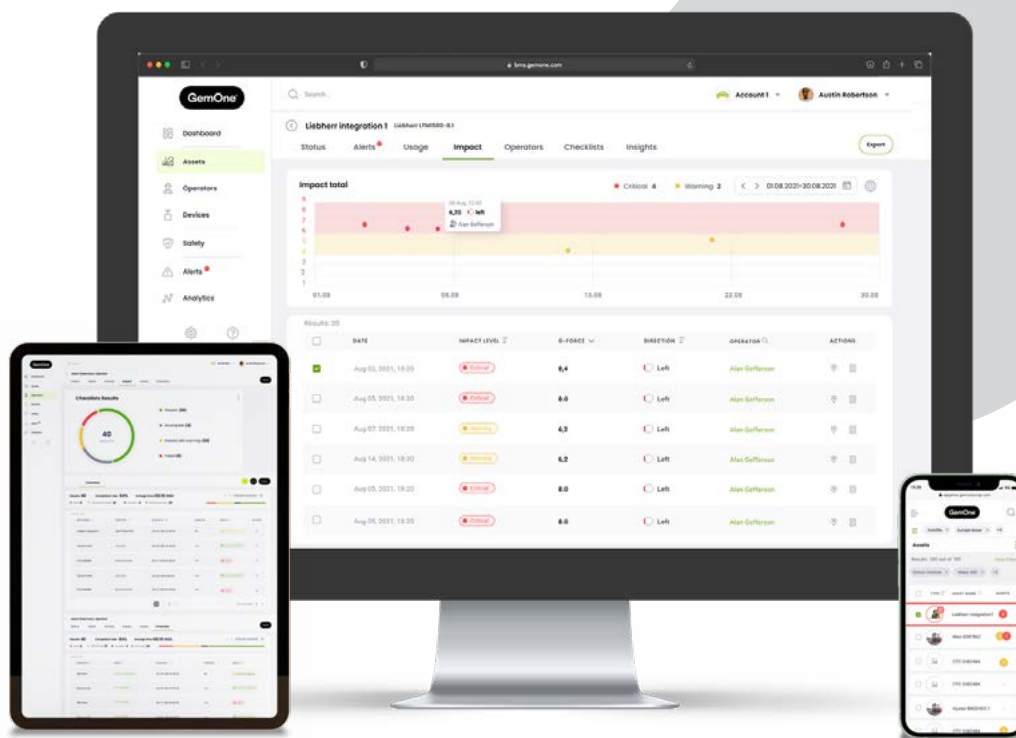

GemOne®

NEW

GemOne Cloud

The single source of truth
for your fleet data

Actionable business insights
on a single IoT platform to:

Minimise machine downtime

End inefficiencies
and reactive service models

Reduce workplace incidents

GemOne Cloud

One consolidated online platform with real-time data and smart, actionable insights about your fleet.

Maximise machine uptime

Monitor equipment remotely for more proactive maintenance so you can make the most of your technicians' time and save your business money.

Streamline regulatory management so you minimise equipment damage, save time on safety checks and compliance, and safeguard the wellbeing of your employees.

How GemOne Cloud works

01.

Connect your machines to GemOne Cloud with telematics devices

02.

View data from your entire fleet in one place

03.

Get actionable business insights about machine usage and operator behaviour

04.

Make better business decisions so you can save time and money

Features

Connect any make or model of machine