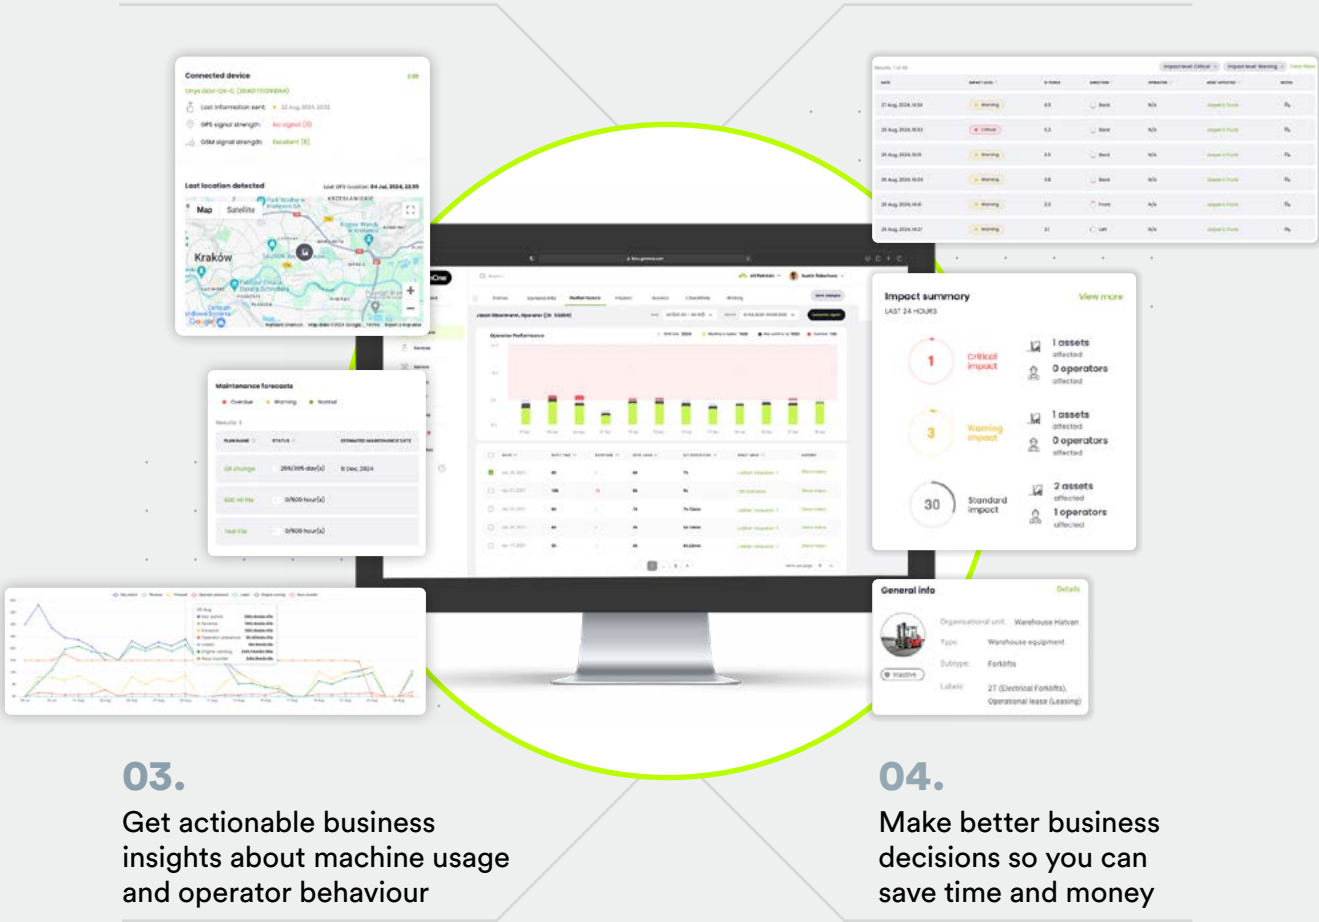

GemOne Cloud

One consolidated online platform with real-time data and smart, actionable insights about your fleet.

Maximise machine uptime

Monitor equipment remotely for more proactive maintenance so you can make the most of your technicians' time and save your business money.

Boost fleet efficiency

Get actionable performance insights on fleet usage and operator activity so you can improve fleet composition, enhance lifecycle management, and stop wasting resources.

Optimise safety and compliance

Streamline regulatory management so you minimise equipment damage, save time on safety checks and compliance, and safeguard the wellbeing of your employees.

How GemOne Cloud works

01.

Connect your machines to GemOne Cloud with telematics devices

02.

View data from your entire fleet in one place

03.

Get actionable business insights about machine usage and operator behaviour

04.

Make better business decisions so you can save time and money

Features

Connect any make or model of machine