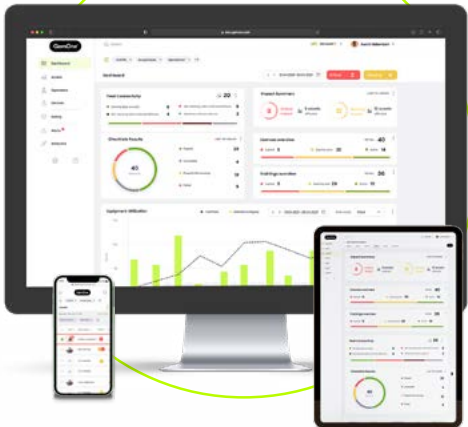

### Streamline operator management

Control access settings and **gain insights on operator activity** so you can more easily manage licensing requirements, optimise training, and promote safer driving behaviour.

### Boost fleet efficiency

Get actionable **fleet performance insights** on machine usage so you can minimise machine downtime, improve fleet composition, and enhance lifecycle management.

# Our solutions for material handling fleets

**Sapphire:**  
Fleet and safety management for material handling fleets  
Make your warehouse safer and more efficient.

**AI Camera:**  
Pedestrian proximity detection  
Increase work area safety with pedestrian proximity detection and warnings.

**GemOne Cloud:**  
The single source of truth of truth for your fleet data  
Actionable business insights for your material handling fleet.

SOFTWARE