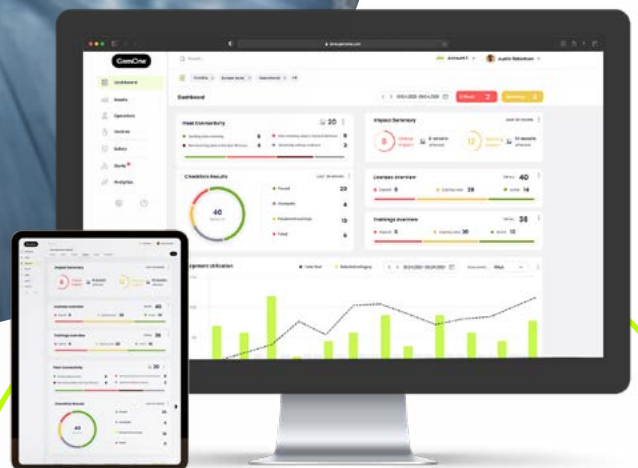

**GemOne®**

# Smart telematics for industrial environments

Fleet and safety management  
for material handling fleets

### Streamline operator management

Control access settings and **gain insights on operator activity** so you can more easily manage licensing requirements, optimise training, and promote safer driving behaviour.